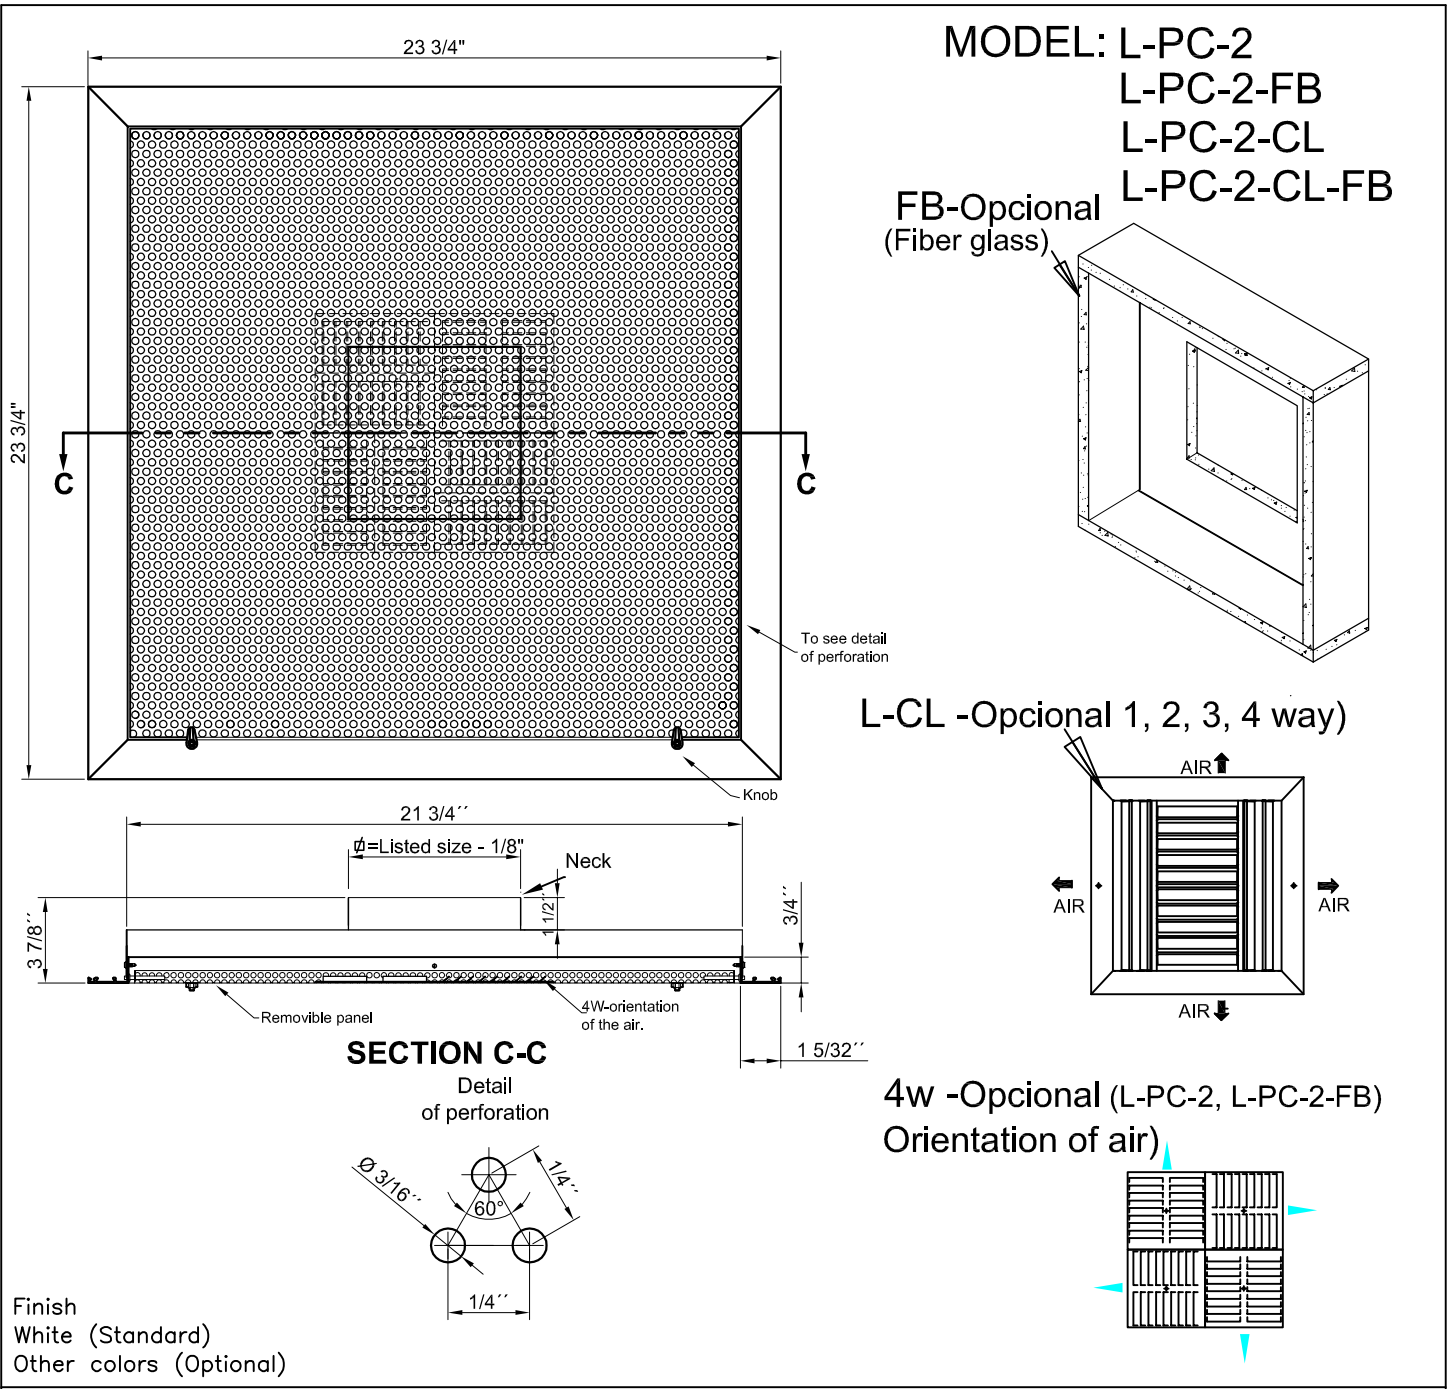

MODEL L-PC-2

Finish
White (Standard)
Other colors (Optional)

Dimensions are in inches

MODEL: L-PC-2
L-PC-2-FB
L-PC-2-CL-FB

Note1: Optional Neck $\phi 6"$ until 14"
Note 1: Available in sizes 24"x24"
Note 2: Optional L-CL 1, 2, 3 and 4 way, with the size of 4" to 18".
grid must be 2", larger than the diameter of the neck.